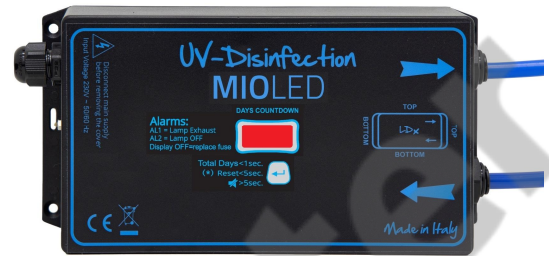

# MIOLED È MIOLED AL2

MIOLED

MIOLED AL2 (coming soon)

GENERAL INFORMATION	
Max. Flow	2.5 l/m
UVC transmittance	99%- 1 cm
Water temperature range	5-50° C
Total consumption	8.5 W
Lifespan	5000 hr
IN-OUT Fittings	Rapid connection 8mm Including: (1pc adapter 3/8" M, 1pc adapter 3/8" F)
Mounting	Vertical / horizontal
Integrated Flow Switch	Yes
Max. working pressure	6 bars g

SITALED LD inside	
Material	Stainless steel 304
Protection class	IP 54
Replaceable Led Board	Yes

UV BOX	MIOLED	MIOLED AL2 (coming soon)
Material	Black Polypropylene	
Dimensions	210 x 105 x 65	215 x 215 x 90 mm
Protection class	IP54	
Ambient temperature range	5 . 45 °C	
Power supply	230 V - 50/60 Hz on request: 115V . 50/60 Hz 12Vdc - 24 Vdc	8-36 Vdc
Power supply cable	1 m	1 m
Feed plug	Schuko (standard), UK, AUS/NZ, or passing wires	Passing wire
Monitor display	Status LED	Digital SITA
Days meter	NA	Yes for total system life
Resettable days meter	NA	Yes for led life control
Audio alarm	NA	With silence options